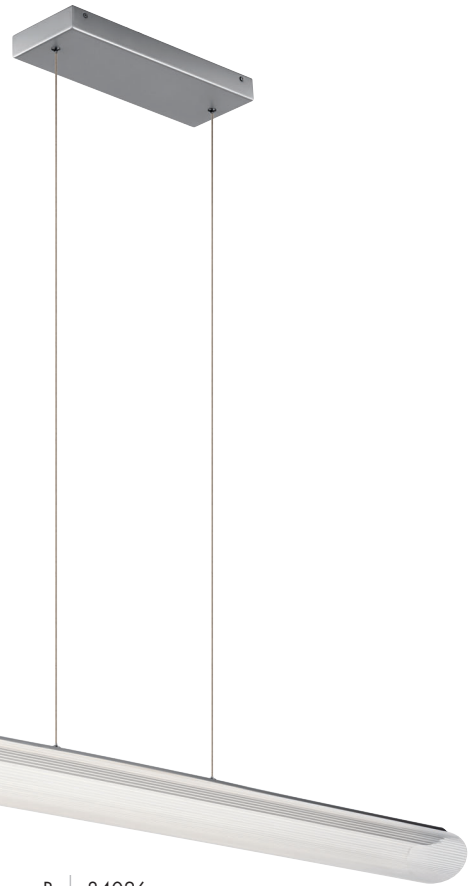

A | 84025

B | 84026

LOOP

Brushed Aluminum
Clear Acrylic with White Stripes

	MODEL	DESCRIPTION	LED K	DELIVERED LUMENS	DIMMABLE	DIMENSIONS
A	84025	Linear Chandelier LED	3000K	2600	Yes	4.75"W x 3.75"H x 39.75"L
B	84026	Linear Chandelier LED	3000K	3200	Yes	4.75"W x 3.75"H x 51.5"L